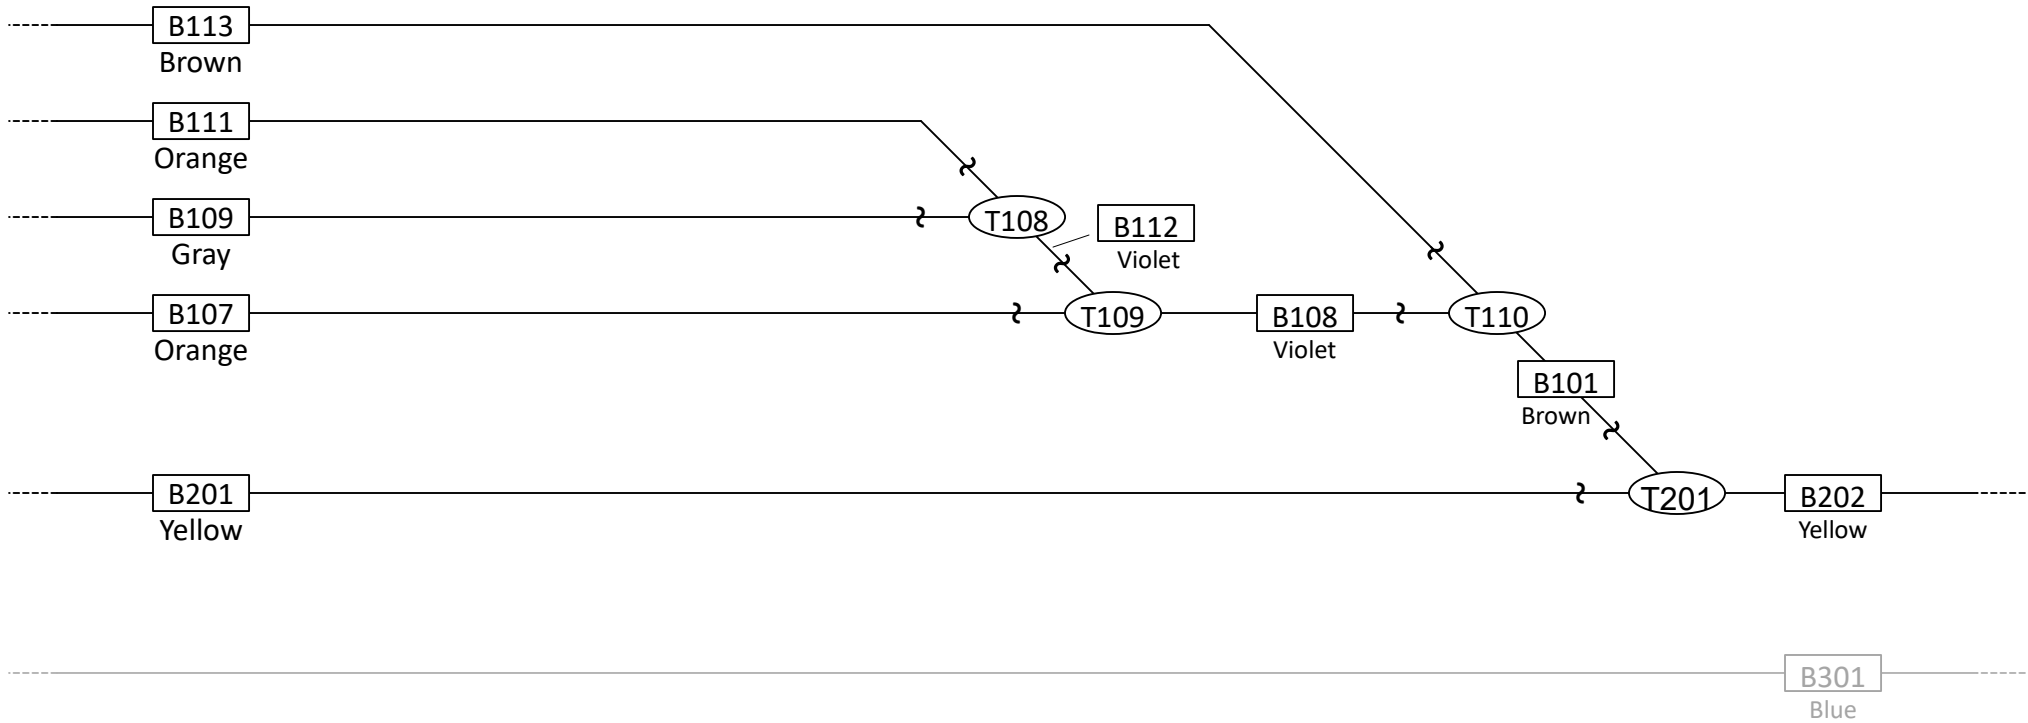

Hornell Model Railroad Club - Depot Layout

Panel E Numbering and Wire Colors

E ← → W

T108	LH turnout	switch machine under body	use wiring method A
T109	RH turnout	switch machine under body	use wiring method B
T110	LH turnout	switch machine under end	use wiring method B
T201	RH turnout	switch machine under body	use wiring method B